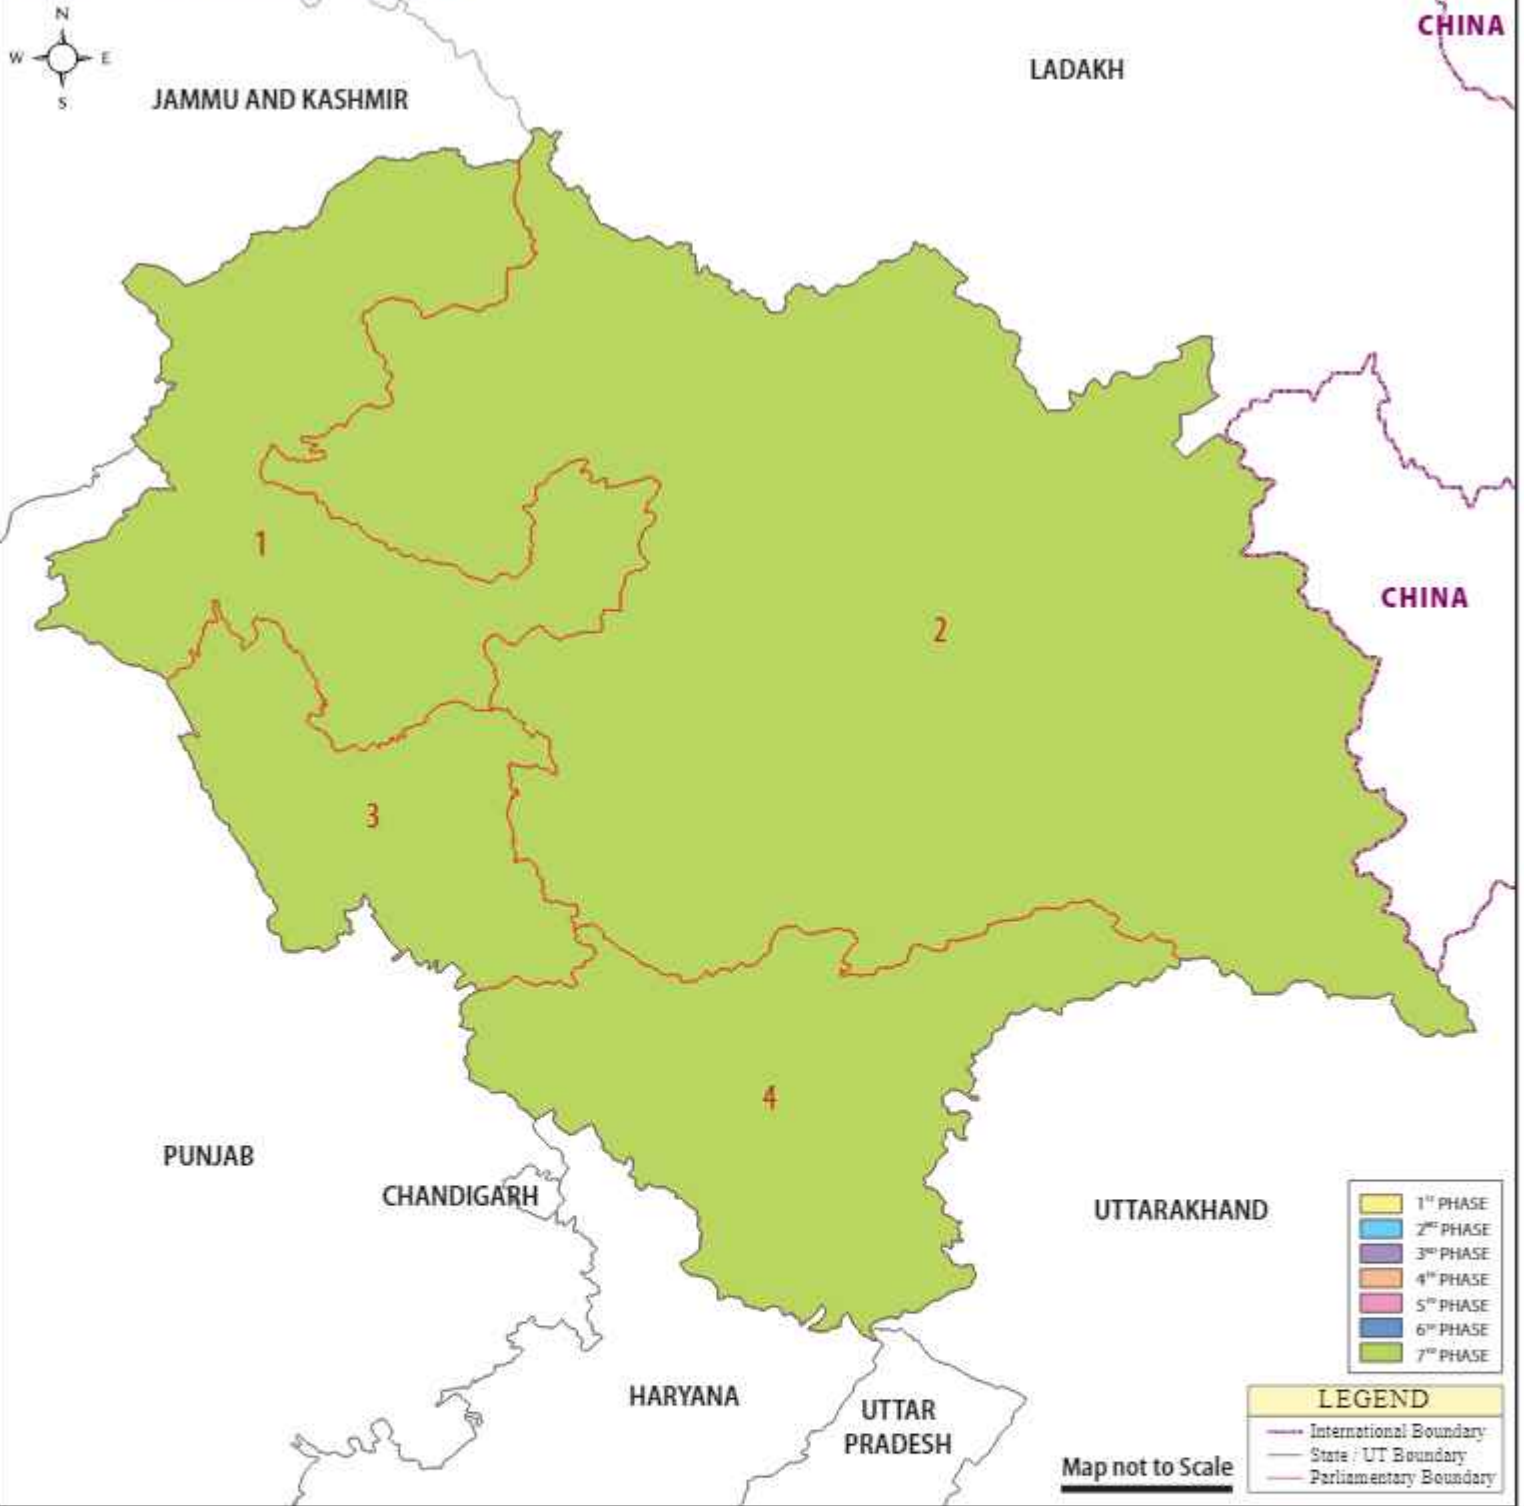

HARYANA Parliamentary Constituency Map

Schedule Reference		Parliamentary Constituencies			
		Sl.	PC No.	PC Name	Type
Schedule no:	6	1	1	Ambala	SC
No of PCs going to poll	10	2	2	Kurukshetra	GEN
Issue of Notification:	29-04-2024	3	3	Sirsa	SC
Last Date for filing Nominations:	06-05-2024	4	4	Hisar	GEN
Scrutiny of Nominations:	07-05-2024	5	5	Karnal	GEN
Last date for withdrawal of Candidature:	09-05-2024	6	6	Sonipat	GEN
Date of Poll	25-05-2024	7	7	Rohtak	GEN
Counting of Votes:	04-06-2024	8	8	Bhiwani-Mahendragarh	GEN
Date before which the election shall be Completed	06-06-2024	9	9	Gurgaon	GEN
		10	10	Faridabad	GEN

HIMACHAL PRADESH Parliamentary Constituency Map

Schedule Reference		Parliamentary Constituencies			
		Sl.	PC No.	PC Name	Type
Schedule no:	7	1	1	Kangra	GEN
No of PCs going to poll	4	2	2	Mandi	GEN
Issue of Notification:	07-05-2024	3	3	Hamirpur	GEN
Last Date for filing Nominations:	14-05-2024	4	4	Shimla	SC
Scrutiny of Nominations:	15-05-2024				
Last date for withdrawal of Candidature:	17-05-2024				
Date of Poll	01-06-2024				
Counting of Votes:	04-06-2024				
Date before which the election shall be Completed	06-06-2024				