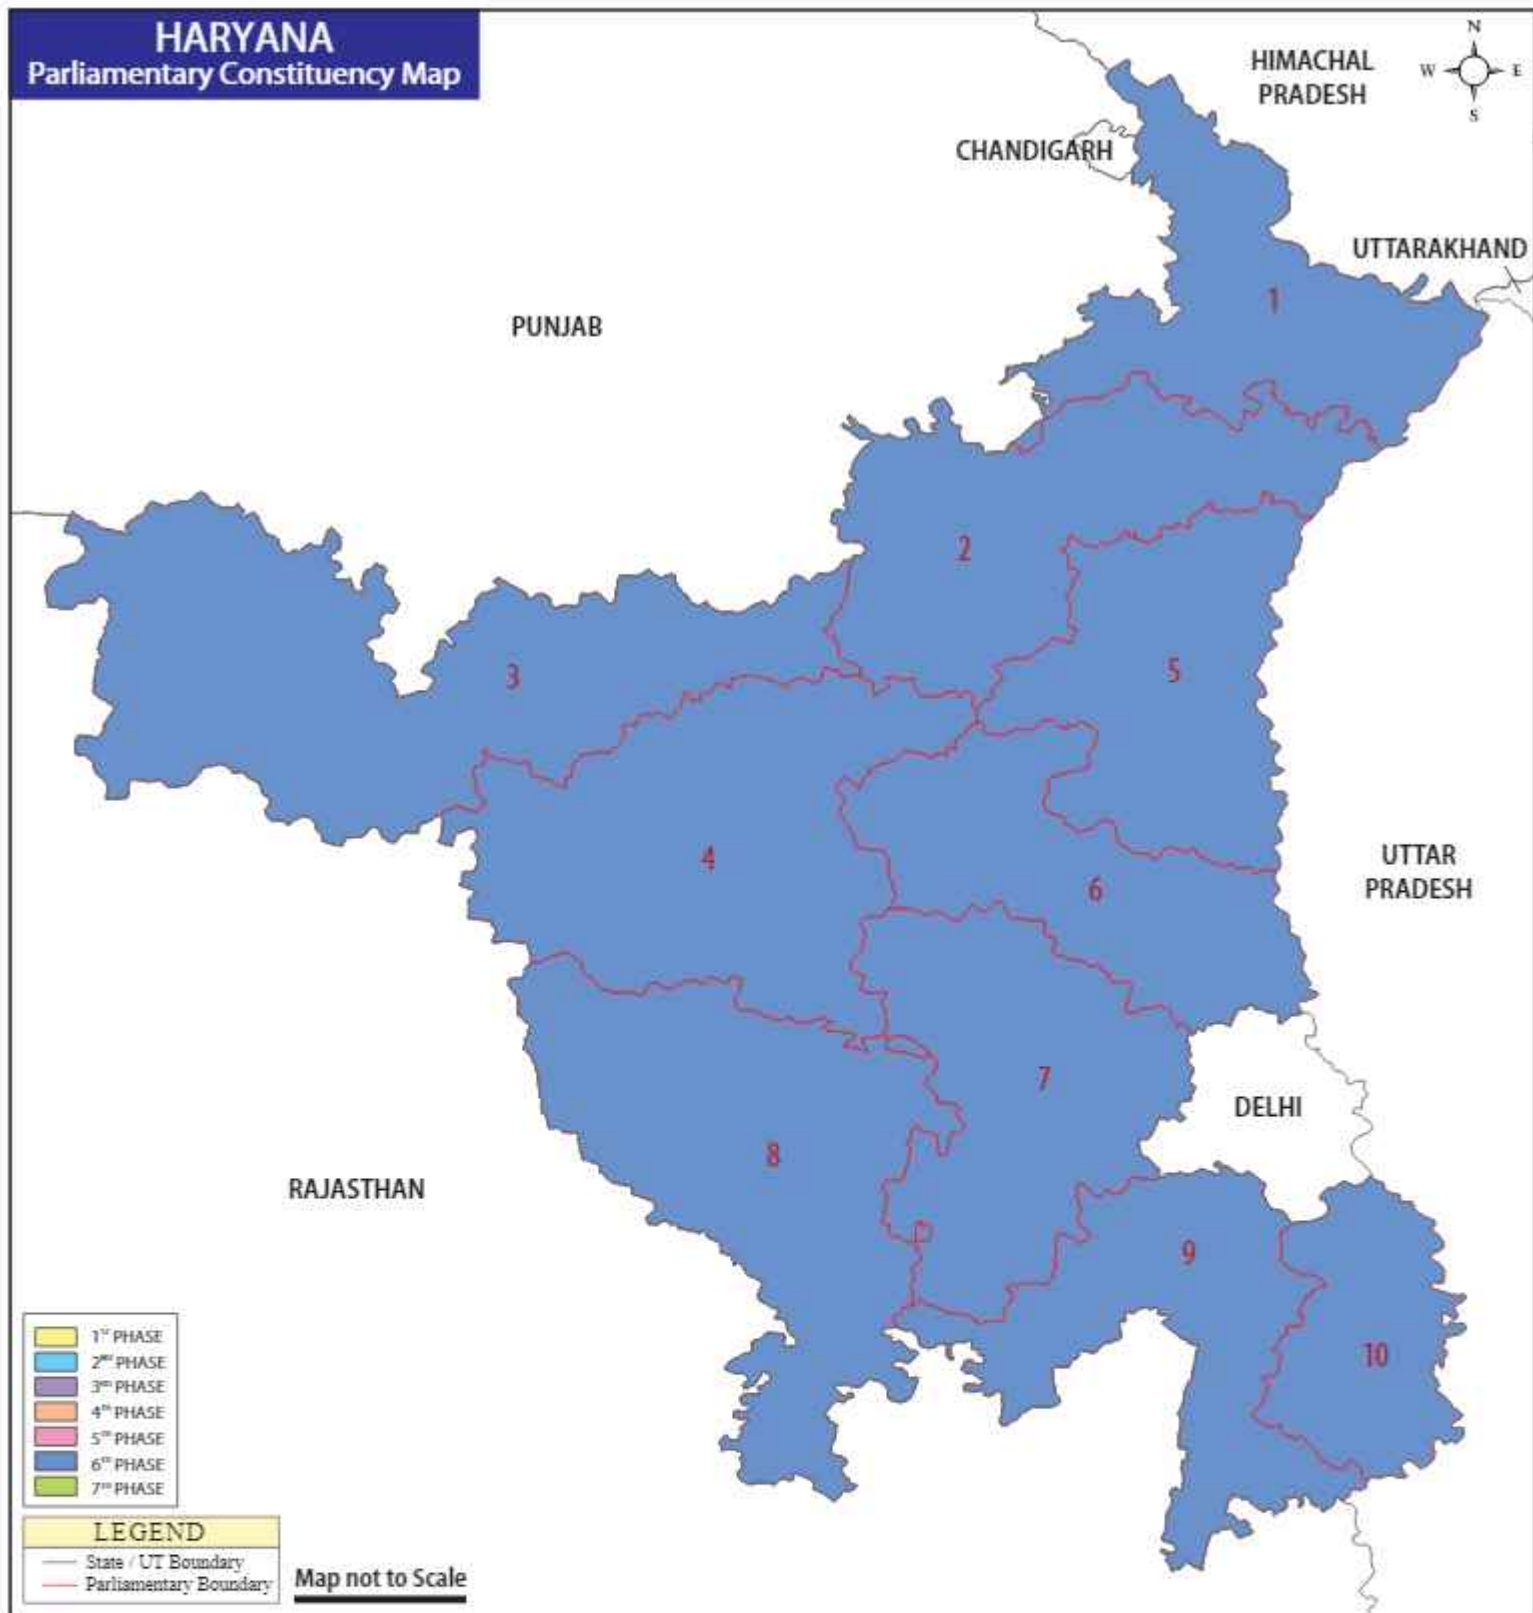

HARYANA Parliamentary Constituency Map

Schedule Reference		Parliamentary Constituencies			
		Sl.	PC No.	PC Name	Type
Schedule no:	6	1	1	Ambala	SC
No of PCs going to poll	10	2	2	Kurukshetra	GEN
Issue of Notification:	29-04-2024	3	3	Sirsa	SC
Last Date for filing Nominations:	06-05-2024	4	4	Hisar	GEN
Scrutiny of Nominations:	07-05-2024	5	5	Karnal	GEN
Last date for withdrawal of Candidature:	09-05-2024	6	6	Sonipat	GEN
Date of Poll	25-05-2024	7	7	Rohtak	GEN
Counting of Votes:	04-06-2024	8	8	Bhiwani-Mahendragarh	GEN
Date before which the election shall be Completed	06-06-2024	9	9	Gurgaon	GEN
		10	10	Faridabad	GEN

HIMACHAL PRADESH Parliamentary Constituency Map

Schedule Reference		Parliamentary Constituencies			
		Sl.	PC No.	PC Name	Type
Schedule no:	7	1	1	Kangra	GEN
No of PCs going to poll	4	2	2	Mandi	GEN
Issue of Notification:	07-05-2024	3	3	Hamirpur	GEN
Last Date for filing Nominations:	14-05-2024	4	4	Shimla	SC
Scrutiny of Nominations:	15-05-2024				
Last date for withdrawal of Candidature:	17-05-2024				
Date of Poll	01-06-2024				
Counting of Votes:	04-06-2024				
Date before which the election shall be Completed	06-06-2024				